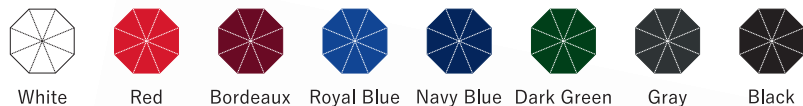

3-fold mini umbrella, **twin-matic**, wind-proof, steel/fiberglass ribs.

ART. NO.
01-01-0369